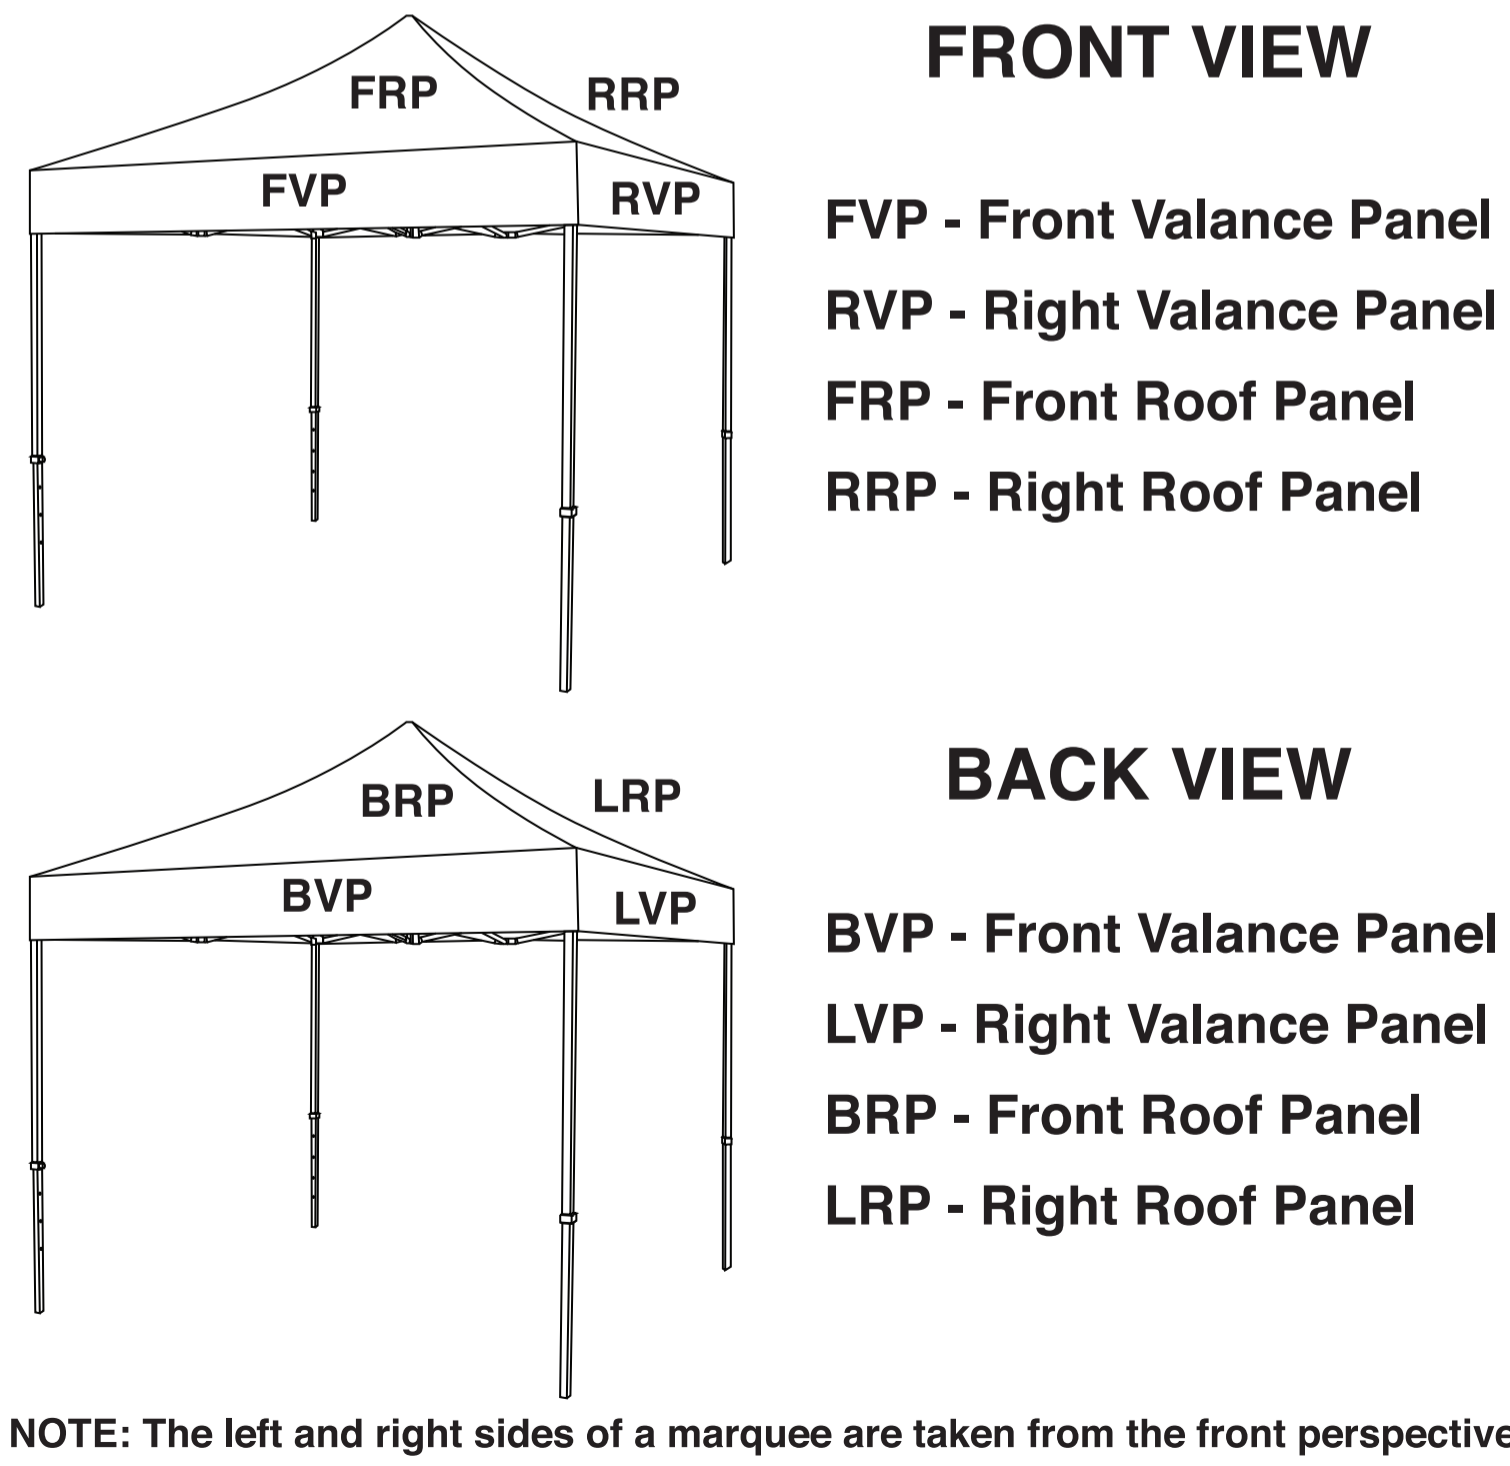

ROOF & VALANCE PANELS

LEFT VALANCE PANEL

FRONT VALANCE PANEL

RIGHT VALANCE PANEL

BACK VALANCE PANEL