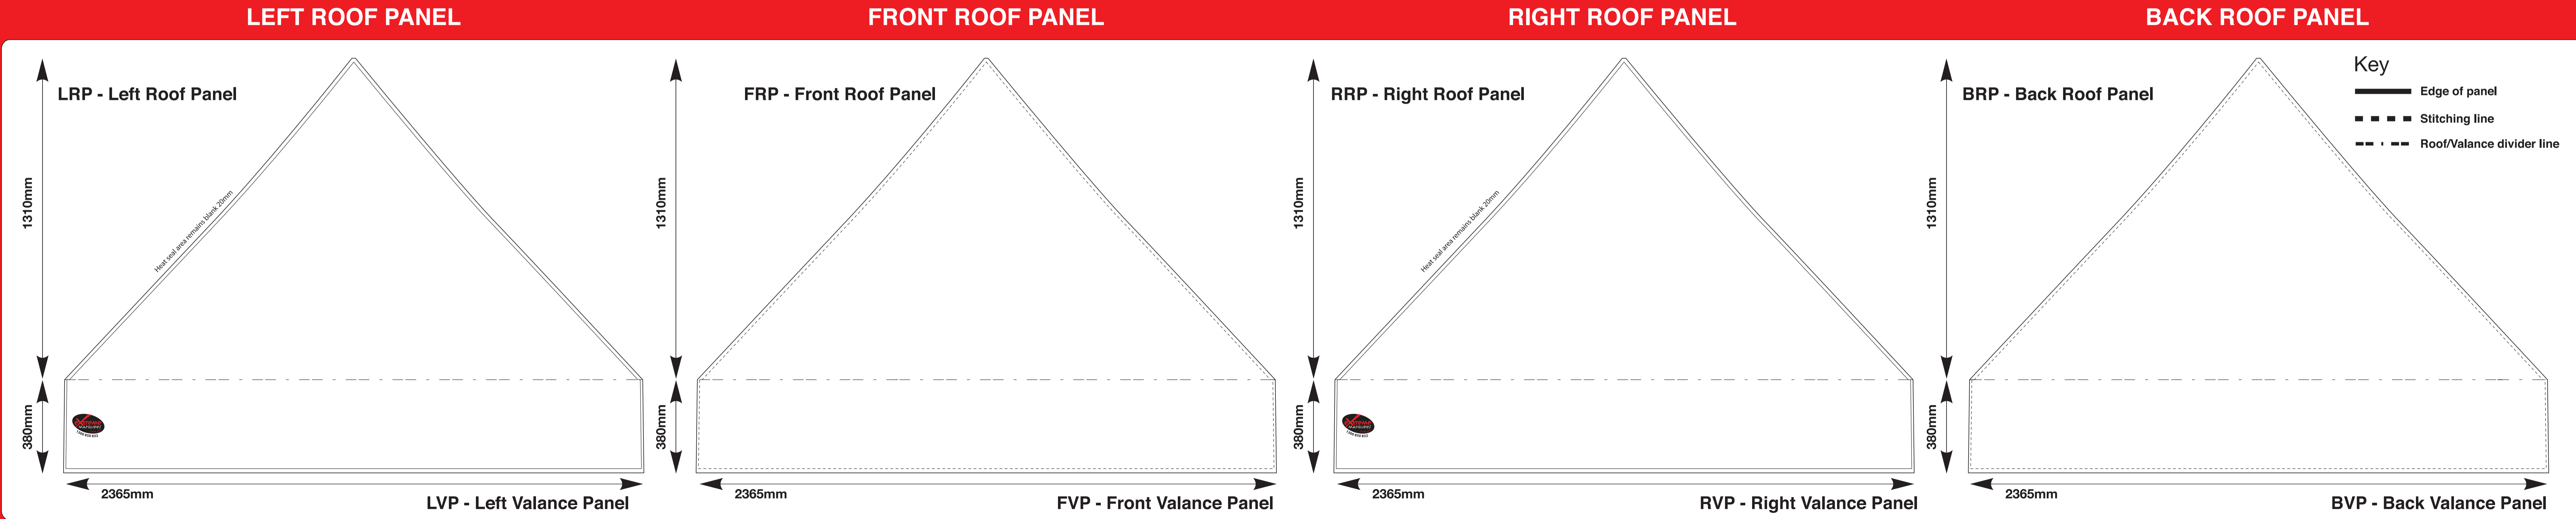

ROOF & VALANCE PANELS

LEFT VALANCE PANEL

FRONT VALANCE PANEL

RIGHT VALANCE PANEL

BACK VALANCE PANEL